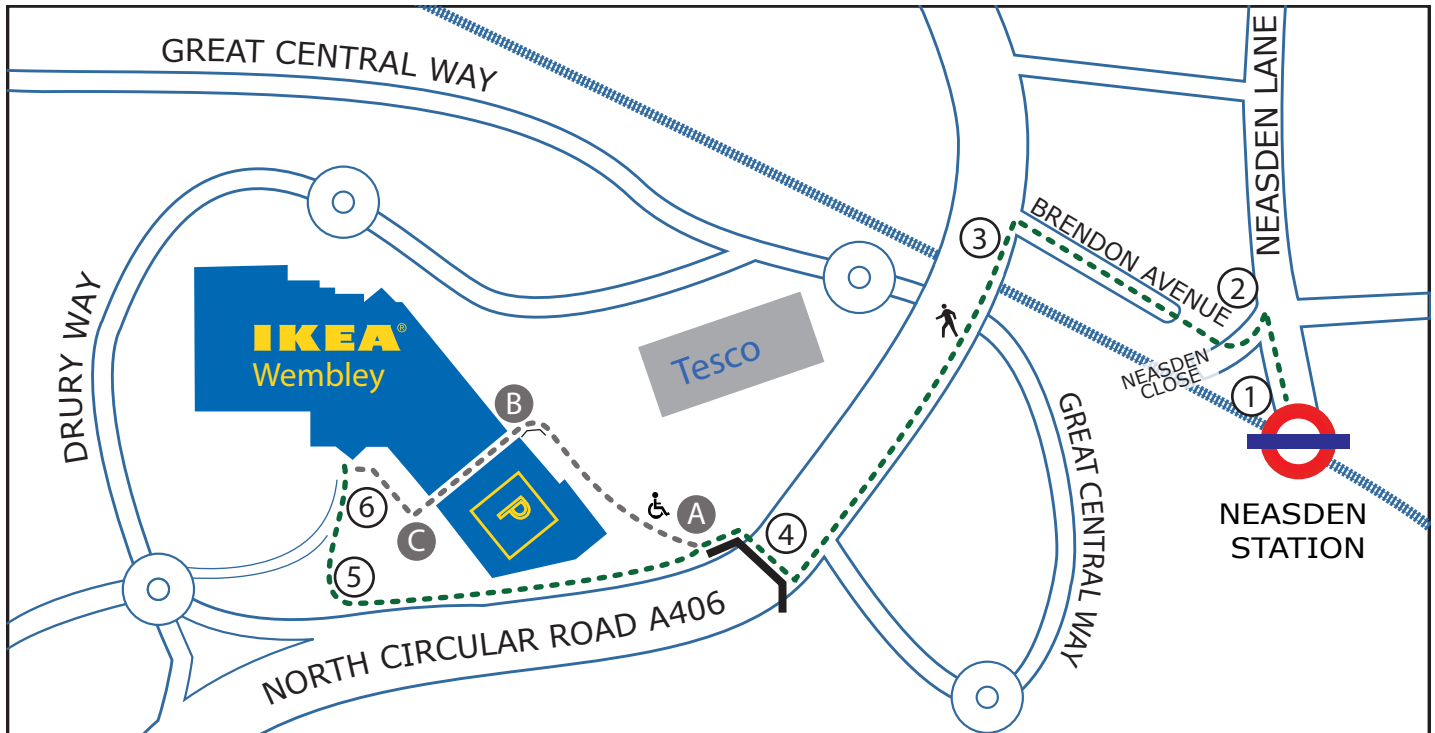

IKEA WEMBLEY

2 DRURY WAY NORTH CIRCULAR ROAD LONDON NW10 0TH

Map and directions

Stonebridge Park Station

IKEA FREE Shuttle Bus.

Bus 112 from Stop B towards Brent Cross - alight at Woodheyes Road.

Bus 611 from Stop B towards East Finchley Cemetery - alight at Woodheyes Road.

Wembley Park Station

Bus 206 from Stop O towards Kilburn Park
- alight at Brent Park Tesco.

IKEA WEMBLEY

2 DRURY WAY NORTH CIRCULAR ROAD LONDON NW10 0TH

Map and directions

By Foot

From Neasden station (Jubilee line) - 8 to 15 minutes to the store.

1. Turn left on your exit from Neasden station and continue down Neasden Lane.
2. Turn left into Neasden Close and take the footpath to Brendon Avenue.
3. Follow the yellow IKEA signs and turn left into North Circular Road.
4. Walk until the over bridge and once passed take the stairs.
5. Keep walking and take the IKEA entrance on your right.
6. Walk through the car park.

Disables access

- A. Follow the directions until point four and once passed the over bridge take the ramp.
- B. Turn left going pass the bus stops and go over the canal bridge into IKEA Wembley's Ground floor car park.
- C. Go through the car park. Entrance is on your right.