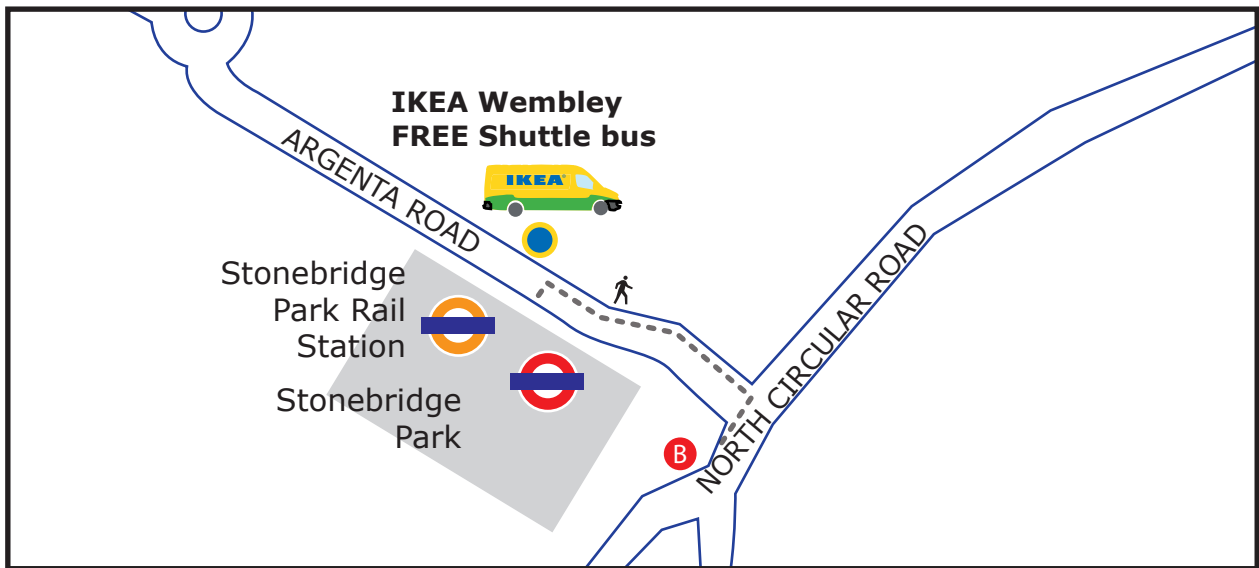

IKEA WEMBLEY

2 DRURY WAY NORTH CIRCULAR ROAD LONDON NW10 0TH

Map and directions

Stonebridge Park Station

IKEA FREE Shuttle Bus.

Bus 112 from Stop B towards Brent Cross - alight at Woodheyes Road.

Bus 611 from Stop B towards East Finchley Cemetery - alight at Woodheyes Road.

Wembley Park Station

Bus 206 from Stop O towards Kilburn Park
- alight at Brent Park Tesco.

IKEA WEMBLEY

2 DRURY WAY NORTH CIRCULAR ROAD LONDON NW10 0TH

Map and directions

By Foot

From Neasden station (Jubilee line) - 8 to 15 minutes to the store.

1. Turn left on your exit from Neasden station and continue down Neasden Lane.
2. Turn left into Neasden Close and take the footpath to Brendon Avenue.
3. Follow the yellow IKEA signs and turn left into North Circular Road.
4. Walk until the over bridge and once passed take the stairs.
5. Keep walking and take the IKEA entrance on your right.
6. Walk through the car park.