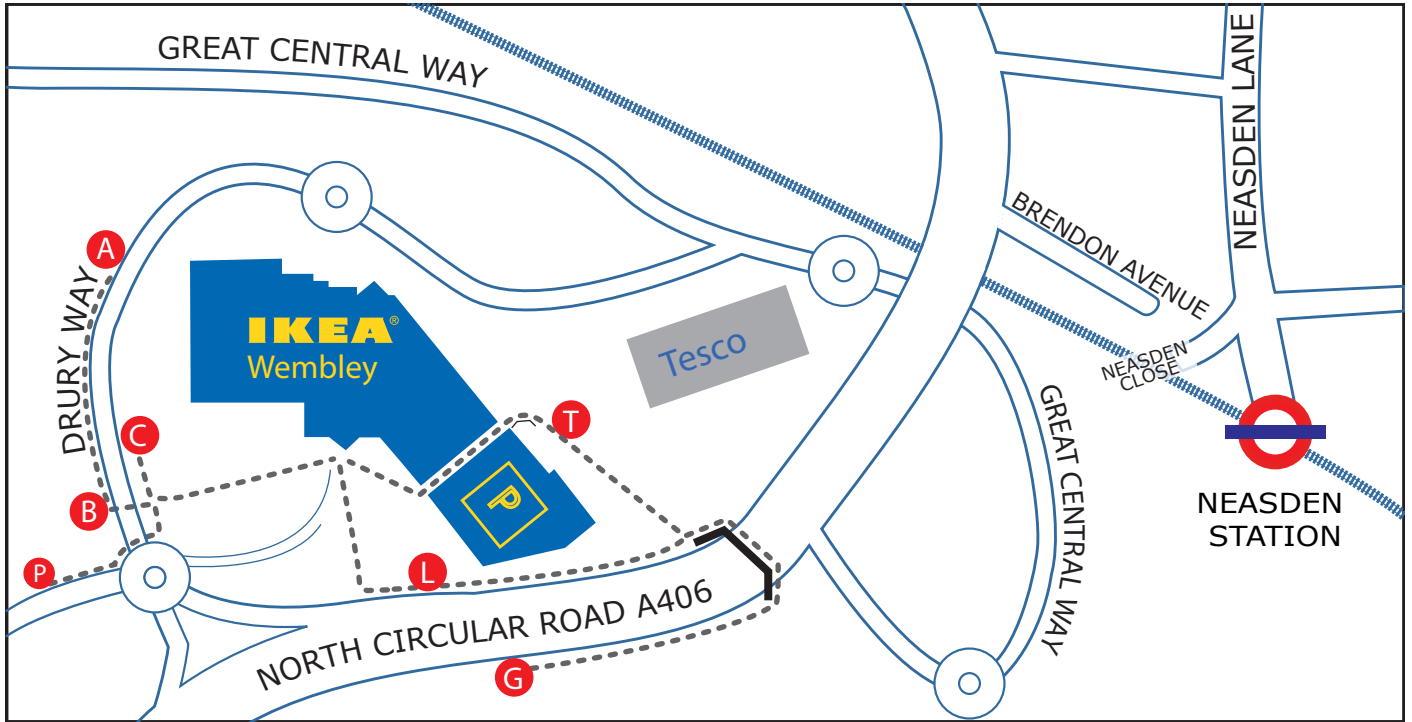

IKEA WEMBLEY

2 DRURY WAY NORTH CIRCULAR ROAD LONDON NW10 0TH

Map and directions

Bus routes	Towards	Bus stops
332	Brent Park	T
	Paddington	C L T
206	St. Raphael's Estate	A T
	Kilburn Park Station	B T
112	Ealing	G
	Brent cross	L
232	St. Raphael's Estate	C T
	Turnpike Lane	L

Bus routes	Towards	Bus stops
92	Ealing Hospital	A T
	Ikea Brent Park	T
611[†]	Stonebridge Park Station	G
	East Finchley Cemetery	L
224	Wembley Stadium Station	B T
	Mitchell Way	P

[†] School days only

Check on the Transport of London website for any update or disruption that may affect your journey.